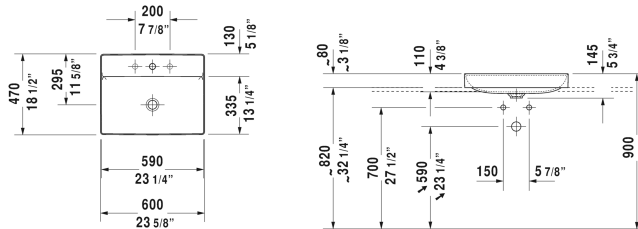

**DuraSquare Above-counter basin # 2354600041 / 2354600044 / 2354600070**

| < 23 5/8" Inch > |

Above-counter basin	Dimension	Weight	Order number
without overflow, with faucet deck, back side glazed, ceramic covered slotted waste included, hardware included, 23 5/8" Inch			
<b>Colors</b>			
00 White			
<b>Variant</b>			
●	23 5/8" x 18 1/2" Inch	24.7 lb	2354600041
●●●	23 5/8" x 18 1/2" Inch	24.7 lb	2354600044
☒	23 5/8" x 18 1/2" Inch	24.7 lb	2354600070
<b>Infobox</b>			
Made of DuraCeram, Installation with a distance to the wall is required			
Sanitary ceramics with the special WonderGliss surface finish will remain clean and attractive-looking for a long time to come. When ordering WonderGliss please add a "1" as eleventh digit to the model number.			
Design Siphon		3.3 lb	005036
<b>Suitable products</b>			
Vanity unit wall-mounted 1 pull-out compartment, countertop including one cut-out, for 1 above-counter basin central, 31 1/2" x 21 5/8" Inch	31 1/2" x 21 5/8" Inch		KT6694
Vanity unit wall-mounted 1 pull-out compartment, countertop including one cut-out, for 1 above-counter basin central, 39 3/8" x 21 5/8" Inch	39 3/8" x 21 5/8" Inch		KT6695
Vanity unit wall-mounted 1 pull-out compartment, countertop including one cut-out, for 1 above-counter basin central, 47 1/4" x 21 5/8" Inch	47 1/4" x 21 5/8" Inch		KT6696

*All drawings contain the necessary measurements which are subject to standard tolerances. They are stated in inch & mm and are non-binding. Exact measurements, in particular for customized installation scenarios, can only be taken from the finished ceramic piece.*